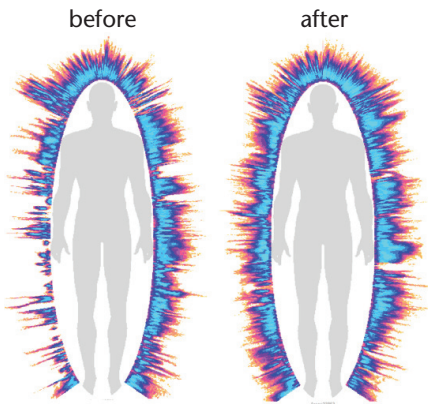

Please note that in *Becoming Supernatural's* original printing, my publisher inadvertently duplicated the same example in Graphic 5A and Graphic 5B; therefore, they created this PDF download with the correct imagery.

CHANGES IN OVERALL ENERGY BEFORE AND AFTER AN ADVANCED WORKSHOP

Graphic 5A

Graphic 5B

Graphic 5C

Graphic 5D

The images on the left demonstrate some GDV measurements of subjects' energy before they started an advanced workshop. The images on the right show the changes in their vital energy a few days after the workshop.