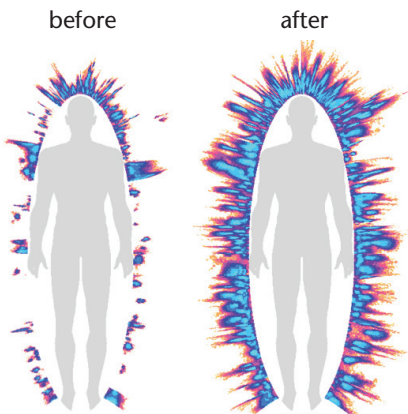

Please note that in *Becoming Supernatural's* original printing, my publisher inadvertently duplicated the same example in Graphic 5A and Graphic 5B; therefore, they created this PDF download with the correct imagery.

CHANGES IN OVERALL ENERGY BEFORE AND AFTER AN ADVANCED WORKSHOP

Graphic 5A

Graphic 5B

Graphic 5C

Graphic 5D

The images on the left demonstrate some GDV measurements of subjects' energy before they started an advanced workshop. The images on the right show the changes in their vital energy a few days after the workshop.