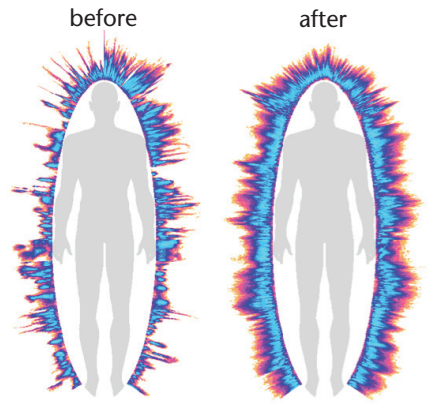

Please note that in *Becoming Supernatural's* original printing, my publisher inadvertently duplicated the same example in Graphic 5A and Graphic 5B; therefore, they created this PDF download with the correct imagery.

CHANGES IN OVERALL ENERGY BEFORE AND AFTER AN ADVANCED WORKSHOP

Graphic 5A

Graphic 5B

Graphic 5C

Graphic 5D

The images on the left demonstrate some GDV measurements of subjects' energy before they started an advanced workshop. The images on the right show the changes in their vital energy a few days after the workshop.