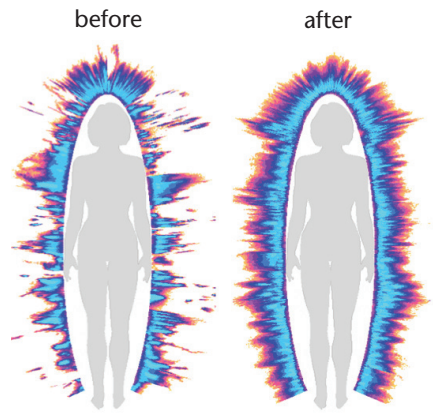

CHANGES IN OVERALL ENERGY BEFORE AND AFTER AN ADVANCED WORKSHOP

Graphic 5A

Graphic 5B

Graphic 5C

Graphic 5D

The images on the left demonstrate some GDV measurements of subjects' energy before they started an advanced workshop. The images on the right show the changes in their vital energy a few days after the workshop.